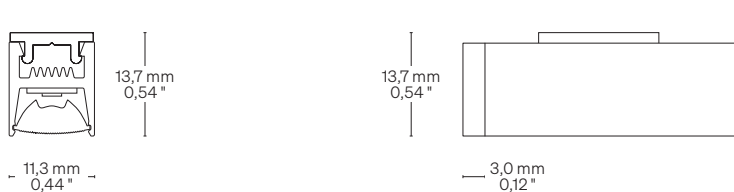

Dimensions Dimensioni

Scale/Scala 1:1

TA Caps + Plastic clips Tappi + Clip in plastica