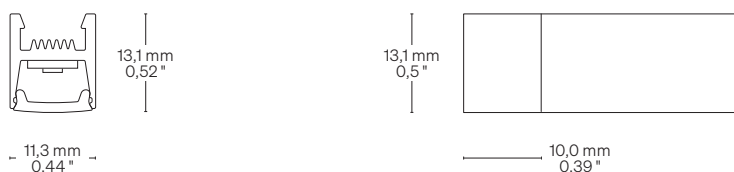

TE Heads with screws Testatine con viti