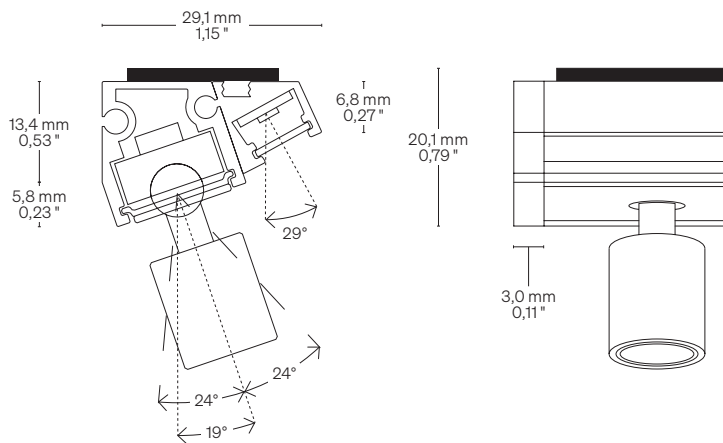

Dimensions Dimensioni

Scale/Scala 1:1

Order code Codice ordine

On request. Please contact us: sales@formulaluci.com
Su richiesta. Puoi contattarci: sales@formulaluci.com

TAN Caps + Magnetic tape Tappi + Nastro magnetico