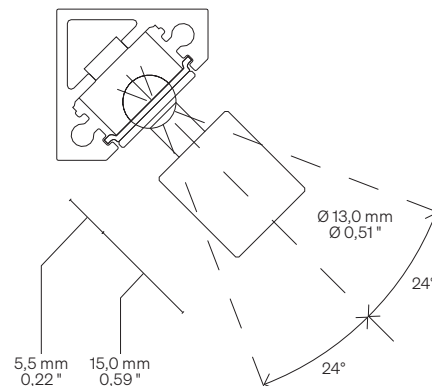

TE Heads with screws
Testatine con viti