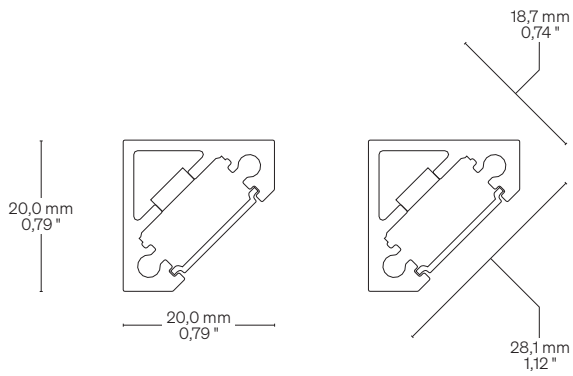

TE Heads with screws
Testatine con viti