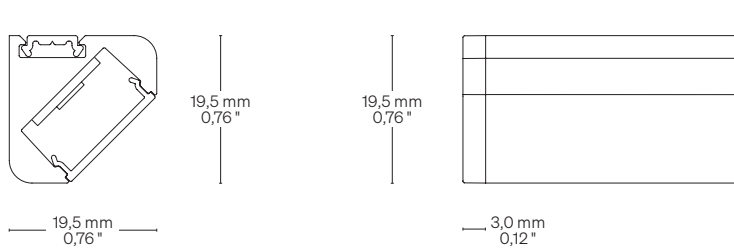

Dimensions Dimensioni

Scale/Scala 1:1

TA Caps + Plastic clips
Tappi + Clip in plastica