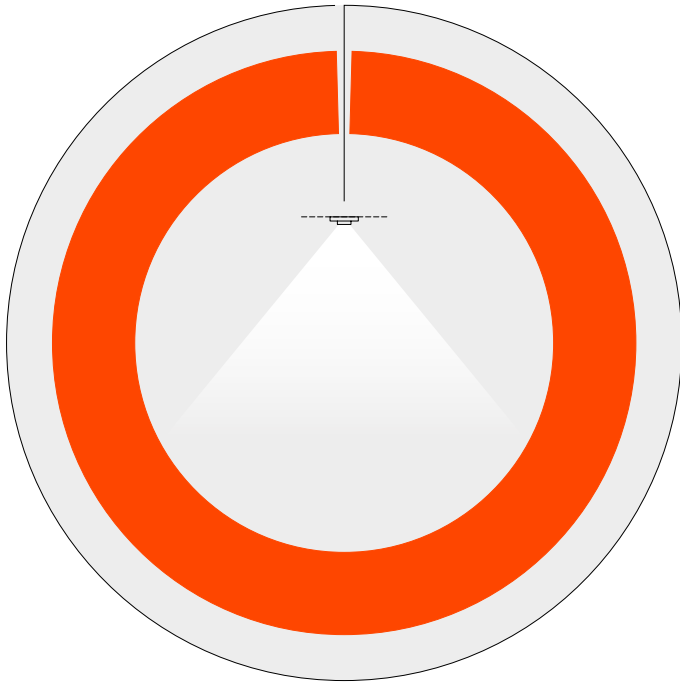

Introducing **FRS** Range.

FLI's ultra-efficient collection.

2020

With a sleek and technical look,
improved components and
a high-efficiency LED,
FRS99 redefines linear lights.

Miniaturized profiles,
9 × 9 mm.

Patented
Product

An ultra-reflective screen
with diffusing co-extruded material.

Delivered Lumen • Cut the Gap!

Light Source

201 lm/W
→ **100%**

Aiko8

107 lm/W
→ **54%**

FRS99

160 lm/W
→ **80%**

49% More Efficient
Up to 160 lm/W

Nichia LED +
FRS Optical System
→ Patented Product

2025

Unveiling our new range of
products with FRS Optical System.
Now available.

FRS Range 2025 • FRS Optical System