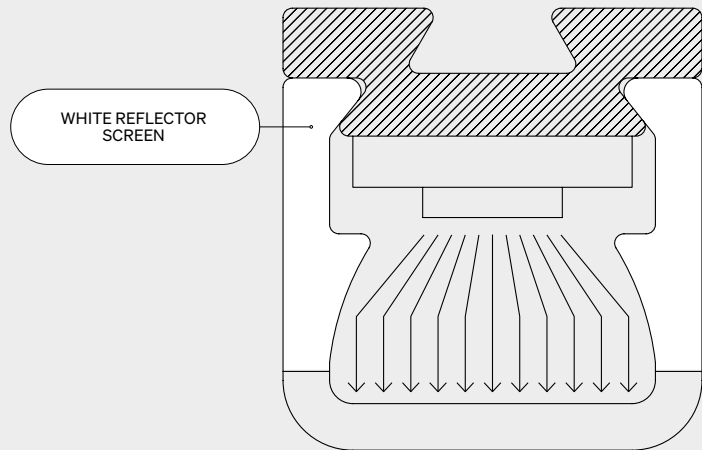

Introducing **FRS** Range.

FLI's ultra-efficient collection.

2020

With a sleek and technical look,
improved components and
a high-efficiency LED,
FRS99 redefines linear lights.

Miniaturized profiles,
9 × 9 mm.

Patented
Product

An ultra-reflective screen
with diffusing co-extruded material.

Delivered Lumen • Cut the Gap!

Light Source

201 lm/W
→ **100%**

Aiko8

107 lm/W
→ **54%**

FRS99