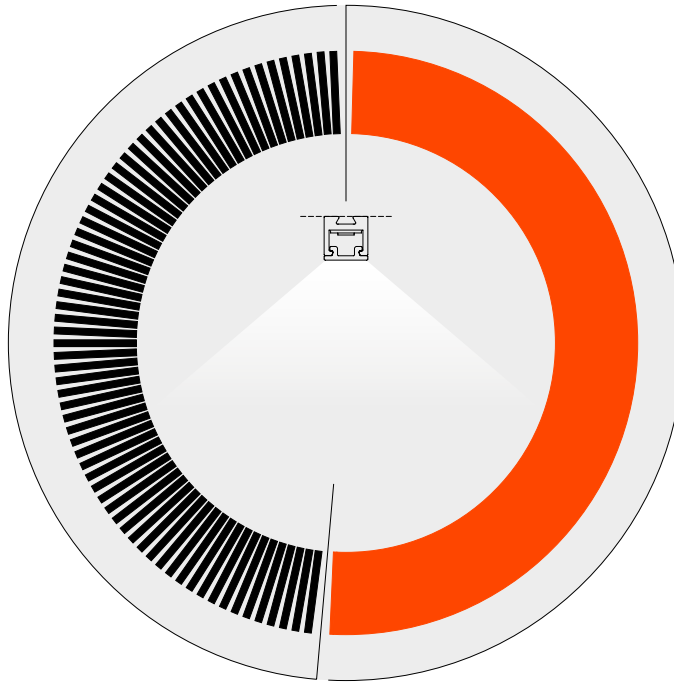

Introducing **FRS** Range.

FLI's ultra-efficient collection.

2020

With a sleek and technical look,
improved components and
a high-efficiency LED,
FRS99 redefines linear lights.

Miniaturized profiles,
9 × 9 mm.

Patented
Product

An ultra-reflective screen
with diffusing co-extruded material.

Delivered Lumen • Cut the Gap!

Light Source

201 lm/W
→ **100%**

Aiko8

107 lm/W
→ **54%**

FRS99

160 lm/W
→ **80%**

49% More Efficient
Up to 160 lm/W

Nichia LED +
FRS Optical System
→ Patented Product

2025

Unveiling our new range of
products with FRS Optical System.
Now available.

FRS Range 2025 • FRS Optical System