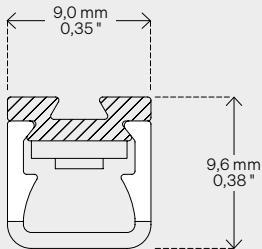

Introducing **FRS** Range.

FLI's ultra-efficient collection.

2020

With a sleek and technical look,
improved components and
a high-efficiency LED,
FRS99 redefines linear lights.

Miniaturized profiles,
9 × 9 mm.