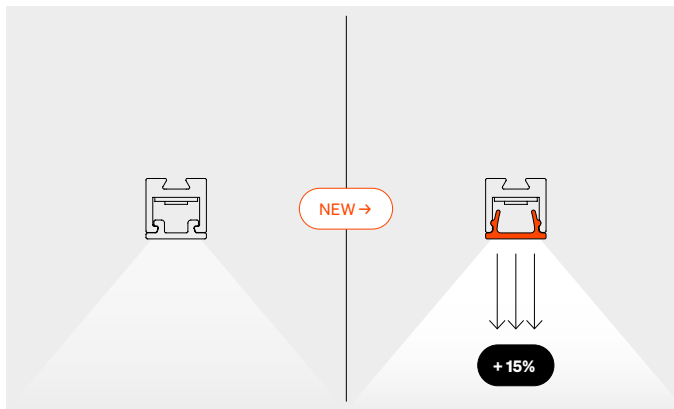

FRS Range 2025 • FRS Optical System

SCALE 1:1 • (A4 Sheet)

FRS Aiko 8