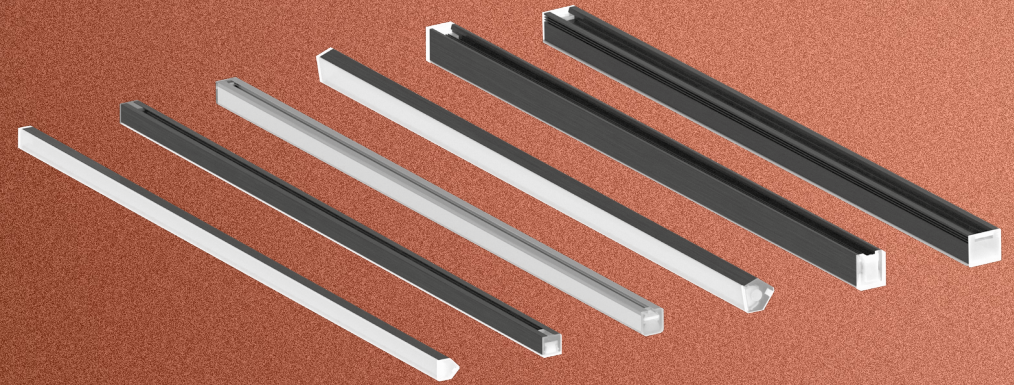

Introducing **FRS** Range.

FLI's ultra-efficient collection.

2020

With a sleek and technical look,
improved components and
a high-efficiency LED,
FRS99 redefines linear lights.

Miniaturized profiles,
9 × 9 mm.

Patented
Product

An ultra-reflective screen
with diffusing co-extruded material.

Delivered Lumen • Cut the Gap!

Light Source

201 lm/W
→ **100%**

Aiko8

107 lm/W
→ **54%**

FRS99

160 lm/W
→ **80%**

49% More Efficient
Up to 160 lm/W

Nichia LED +
FRS Optical System
→ Patented Product

2025

Unveiling our new range of
products with FRS Optical System.
Now available.

FRS Range 2025 • FRS Optical System