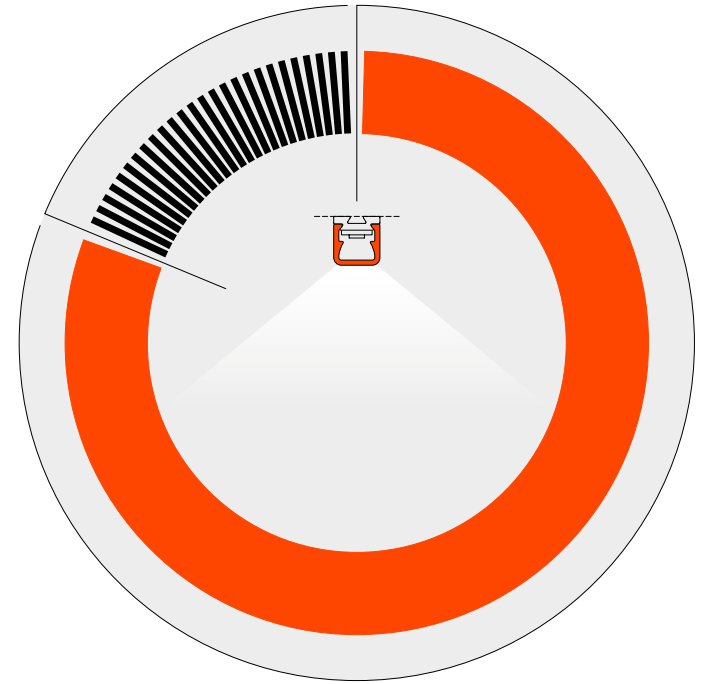

Introducing **FRS** Range.

FLI's ultra-efficient collection.

2020

With a sleek and technical look,
improved components and
a high-efficiency LED,
FRS99 redefines linear lights.

Miniaturized profiles,
9 × 9 mm.

Patented
Product

An ultra-reflective screen
with diffusing co-extruded material.

Delivered Lumen • Cut the Gap!

Light Source

201 lm/W
→ **100%**

Aiko8

107 lm/W
→ **54%**

FRS99

160 lm/W
→ **80%**

49% More Efficient
Up to 160 lm/W

Nichia LED +
FRS Optical System
→ Patented Product

2025

Unveiling our new range of
products with FRS Optical System.
Now available.

FRS Range 2025 • FRS Optical System