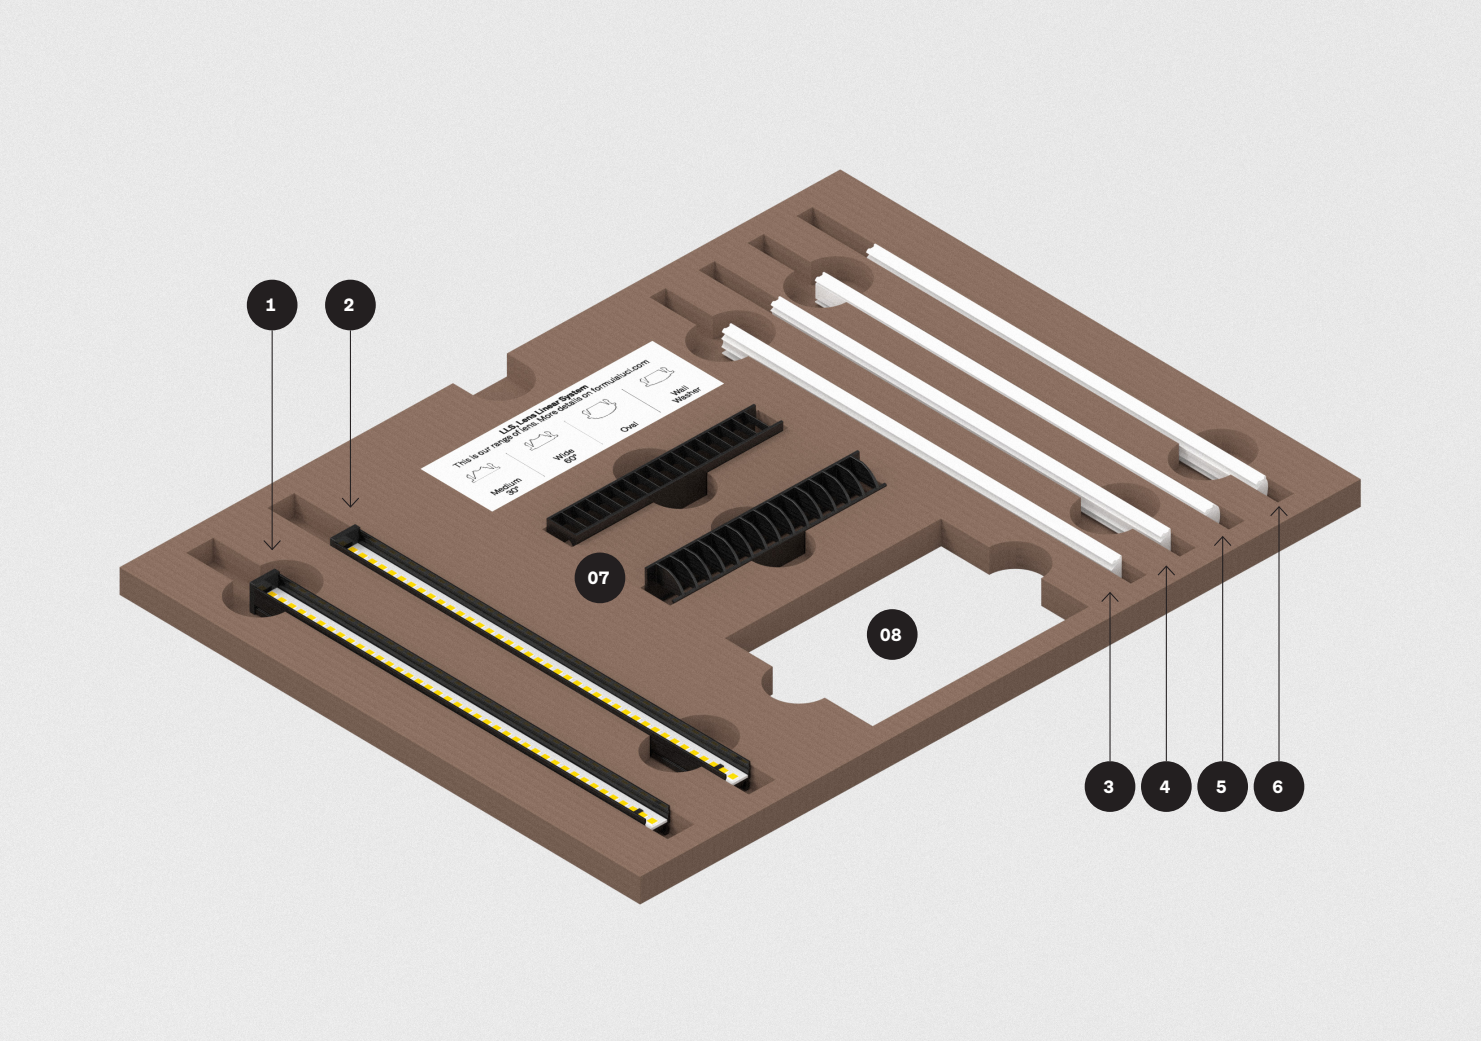

Sample Kit Overview

1 • Linear Light Kit

2 • Track Light, Accent Light Kit

Products Prodotti

01	Plank P4 Chain 2.3 W/Module, Oval, 24V
02	Plank Plus F168, 2700 K, 4,6W/ft Linear 4 W, 38°, ● 3000 K, 1×5 Spot, 24V
03	Nik F168, 4.6W/ft, ● 3500 K, 24V
04	FRS99 F182, 4.8 W/ft, ● 3000 K, 24V
05	Aiko 8 F182, 2,9 W/ft, ● 2700 K, 24V
06	Aiko 5 F192, 4.6 W/ft, ● 2200 K, 24V
07	24V PSU

Products Prodotti

01	LLS F182, 4.78W/ft, ● 2200K, 24V
02	LLS F182, 2.9W/ft, ● 3000K, 24V
03	Medium Lens 30°
04	Wide Lens 60°
05	Oval Lens
06	Wall Washer
07	Louvers: Straight & Curved
08	24V PSU

Products Prodotti

Track Light Products Prodotti Track Light

01	24V Track
02	Play Large ● 4000 K, 6.4 W, 24V, 14°
03	Play Medium ● 3500K, 1.6 W, 16°
04	Play Small ● 3000 K, 1.3 W, 38°
05	Play Short ● 2700 K, 1.3 W, 25°

Accent Light Products Prodotti Accent Light

06	Blues XS Chain, ● 3500 K, 25°
07	25° Magnetic Head
08	Honor 3.3W, Central LED 3500K 25°, Side LEDs ● 3000K, 38°
09	Top Mini Lens 1.3W ● 3000 K, 38°
10	Top Mini Lens Adjustable 1.3W, ● 2200 K, 14°
11	24V PSU