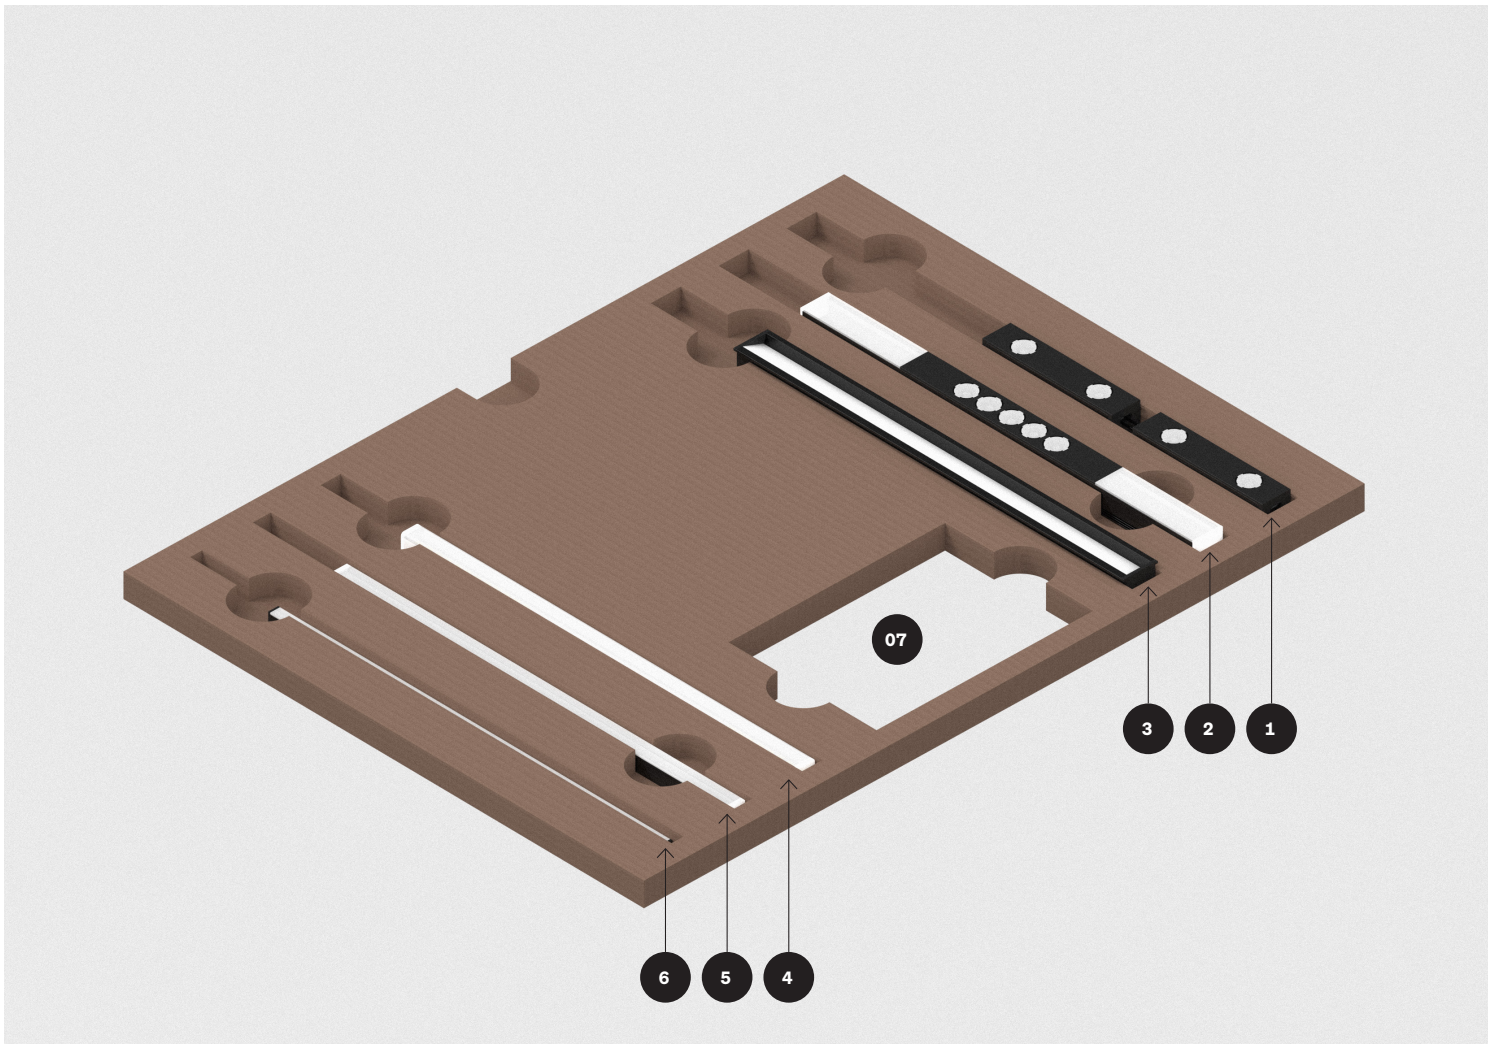

Sample Kit Overview

1 • Linear Light Kit

2 • Track Light, Accent Light Kit

Products Prodotti

01	Plank P4 Chain 2.3 W/Module, Oval, 24V
02	Plank Plus F168, 2700 K, 4,6W/ft Linear 4 W, 38°, ● 3000 K, 1×5 Spot, 24V
03	Nik F168, 4.6W/ft, ● 3500 K, 24V
04	FRS99 F182, 4.8 W/ft, ● 3000 K, 24V
05	Aiko 8 F182, 2,9 W/ft, ● 2700 K, 24V
06	Aiko 5 F192, 4.6 W/ft, ● 2200 K, 24V
07	24V PSU

Products Prodotti

01	LLS F182, 4.78W/ft, ● 2200K, 24V
02	LLS F182, 2.9W/ft, ● 3000K, 24V
03	Medium Lens 30°
04	Wide Lens 60°
05	Oval Lens
06	Wall Washer
07	Louvers: Straight & Curved
08	24V PSU

Products Prodotti

Track Light Products Prodotti Track Light

01	24V Track
02	Play Large ● 4000 K, 6.4 W, 24V, 14°
03	Play Medium ● 3500K, 1.6 W, 16°
04	Play Small ● 3000 K, 1.3 W, 38°
05	Play Short ● 2700 K, 1.3 W, 25°

Accent Light Products Prodotti Accent Light

06	Blues XS Chain, ● 3500 K, 25°
07	25° Magnetic Head
08	Honor 3.3W, Central LED 3500K 25°, Side LEDs ● 3000K, 38°
09	Top Mini Lens 1.3W ● 3000 K, 38°
10	Top Mini Lens Adjustable 1.3W, ● 2200 K, 14°
11	24V PSU