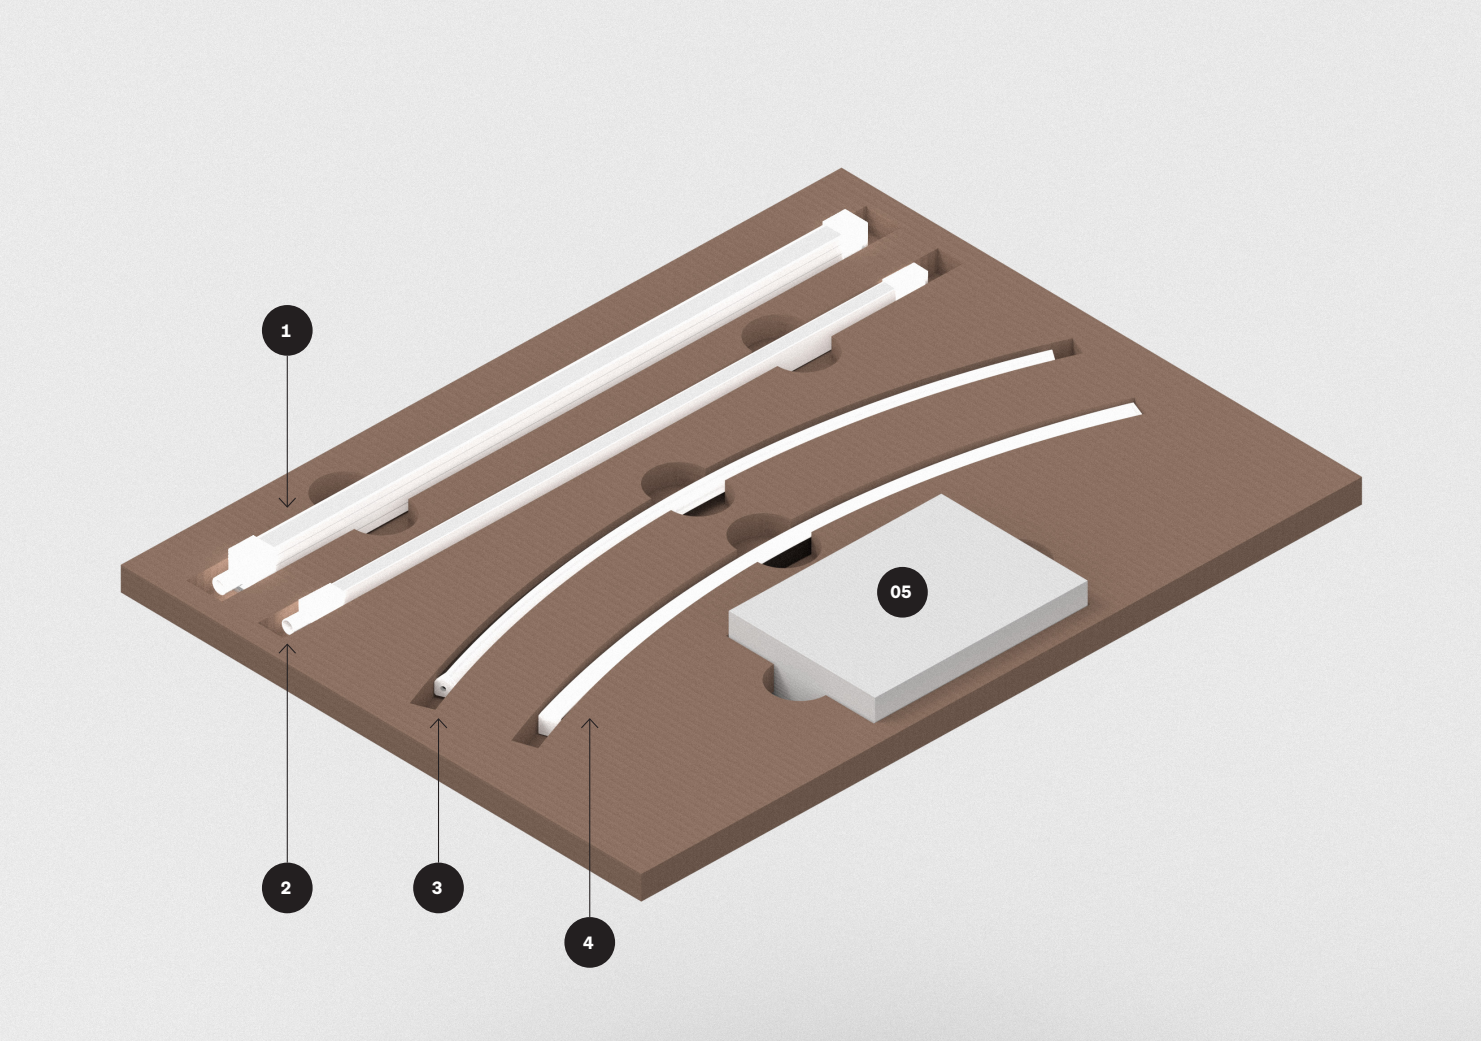

Sample Kit Overview

1 • Linear Light Kit

2 • Track Light, Accent Light Kit

Products Prodotti

01	Plank P4 Chain 2.3 W/Module, Oval, 24V
02	Plank Plus F168, 2700 K, 4,6W/ft Linear 4 W, 38°, ● 3000 K, 1×5 Spot, 24V
03	Nik F168, 4.6W/ft, ● 3500 K, 24V
04	FRS99 F182, 4.8 W/ft, ● 3000 K, 24V
05	Aiko 8 F182, 2,9 W/ft, ● 2700 K, 24V
06	Aiko 5 F192, 4.6 W/ft, ● 2200 K, 24V
07	24V PSU

Products Prodotti

01	LLS F182, 4.78W/ft, ● 2200K, 24V
02	LLS F182, 2.9W/ft, ● 3000K, 24V
03	Medium Lens 30°
04	Wide Lens 60°
05	Oval Lens
06	Wall Washer
07	Louvers: Straight & Curved
08	24V PSU

Products Prodotti

Track Light Products Prodotti Track Light

01	24V Track
02	Play Large ● 4000 K, 6.4 W, 24V, 14°
03	Play Medium ● 3500K, 1.6 W, 16°
04	Play Small ● 3000 K, 1.3 W, 38°
05	Play Short ● 2700 K, 1.3 W, 25°

Accent Light Products Prodotti Accent Light

06	Blues XS Chain, ● 3500 K, 25°
07	25° Magnetic Head
08	Honor 3.3W, Central LED 3500K 25°, Side LEDs ● 3000K, 38°
09	Top Mini Lens 1.3W ● 3000 K, 38°
10	Top Mini Lens Adjustable 1.3W, ● 2200 K, 14°
11	24V PSU